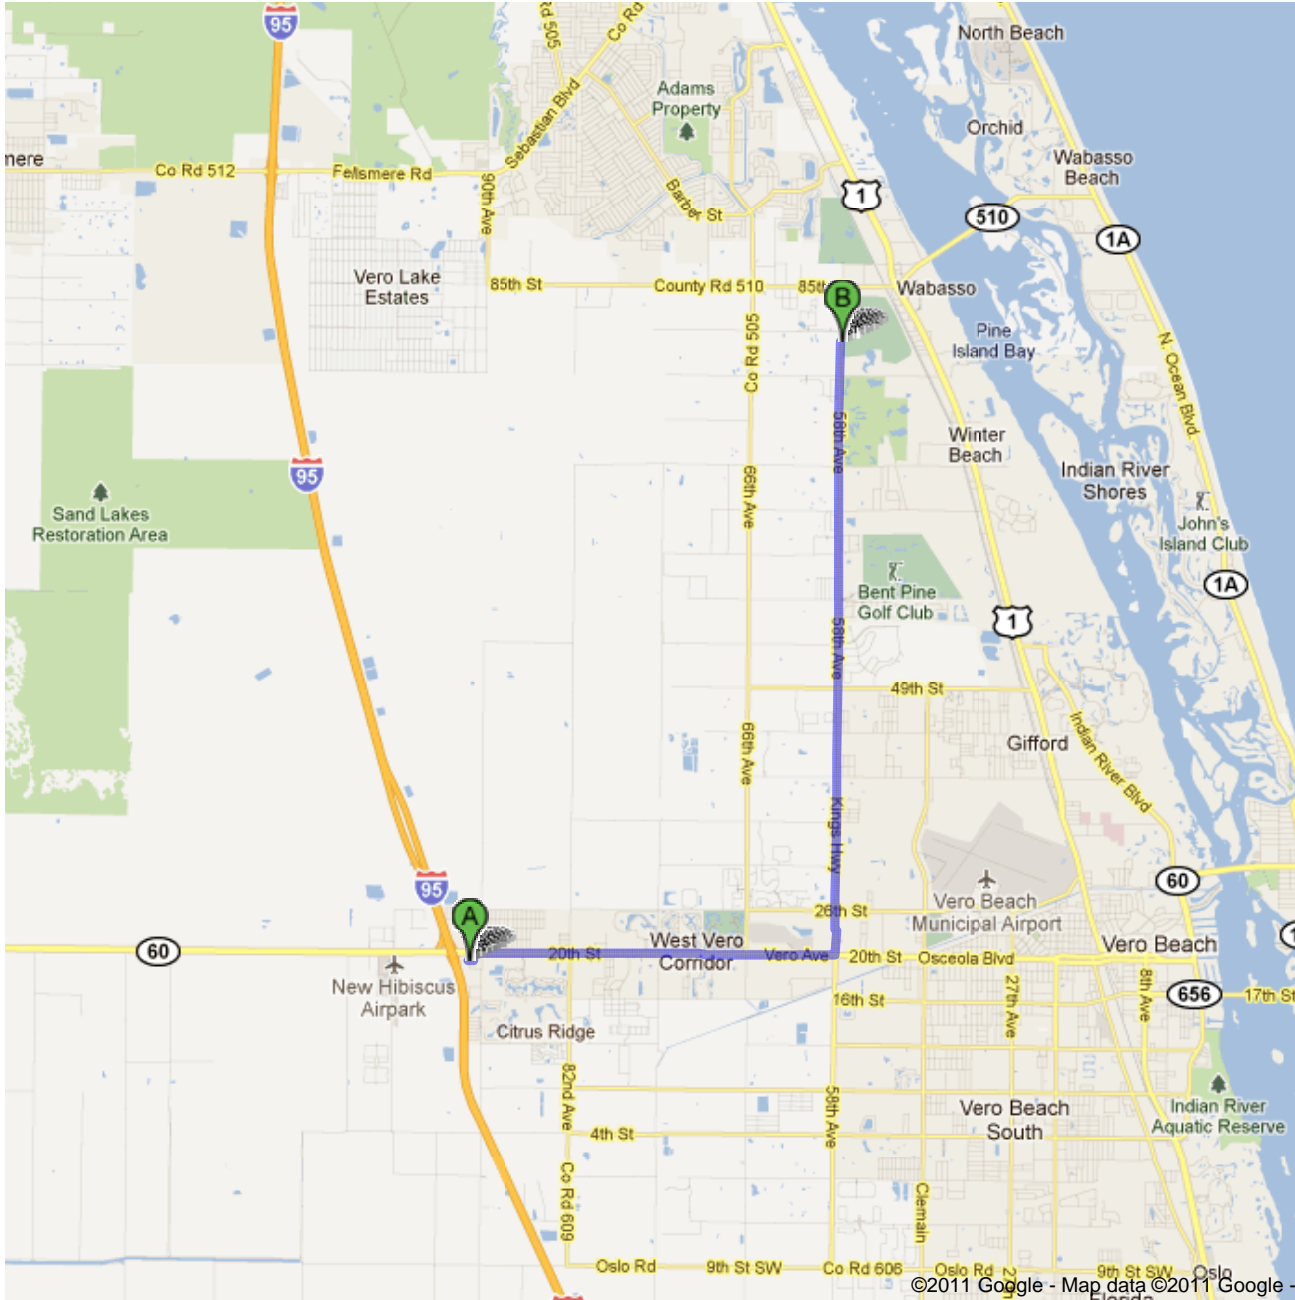

Directions to 7955 58th Ave, Vero Beach, FL 32967
11.2 mi – about 19 mins

Save trees. Go green!
 Download Google Maps on your phone at google.com/gmm

 9050 Americana Way, Vero Beach, FL 32966

1. Head **east** toward **20th St** go 0.2 mi
total 0.2 mi

 2. Turn right onto **20th St** go 4.1 mi
total 4.3 mi
About 5 mins

 3. Turn left onto **58th Ave** go 7.0 mi
total 11.2 mi
Destination will be on the left
About 14 mins

 7955 58th Ave, Vero Beach, FL 32967

These directions are for planning purposes only. You may find that construction projects, traffic, weather, or other events may cause conditions to differ from the map results, and you should plan your route accordingly. You must obey all signs or notices regarding your route.